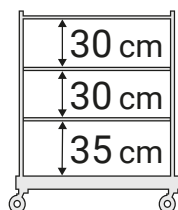

## MORGAN HOTEL 812 - with bag holder + 3 shelves

Recommended for 14-16 rooms - Max. load capacity 30 kg/shelf